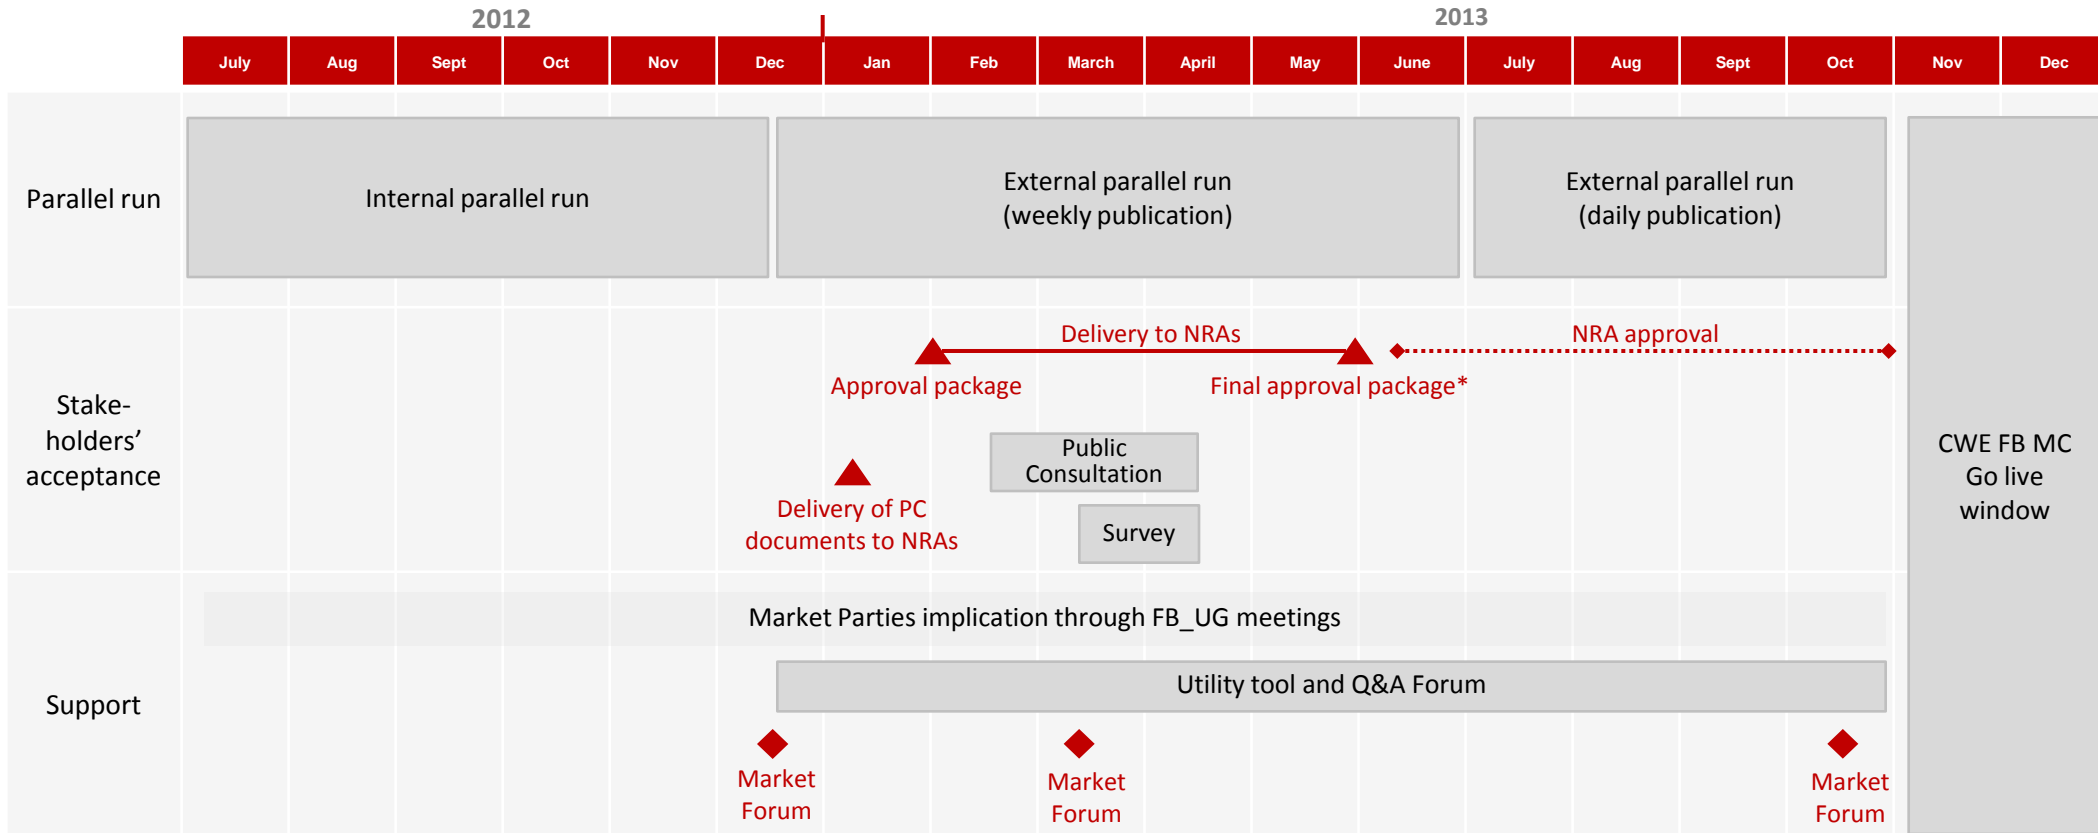

CWE FB MC project planning

September 13th, 2012

Updated Project / time planning

* Including answers to public consultation's outputs